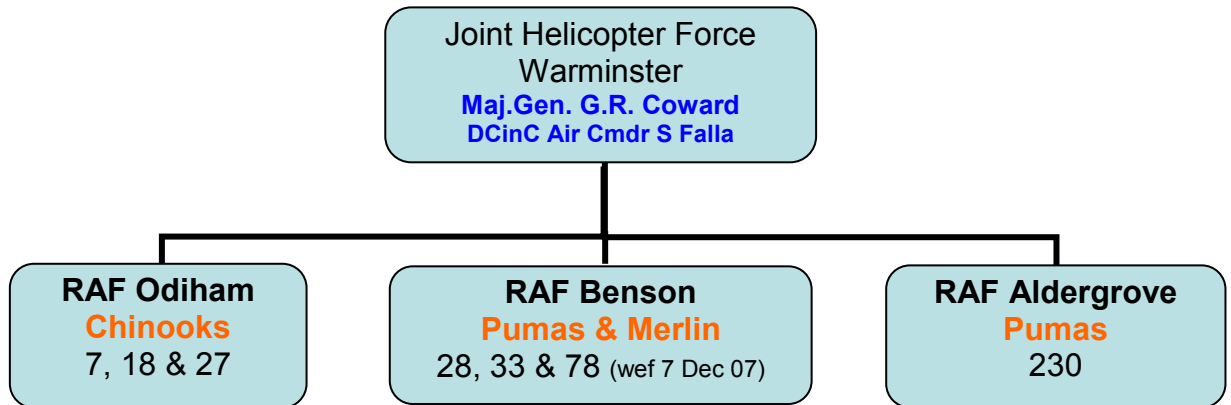

ROYAL AIR FORCE ORGANISATION CHART – FLYING EFFECTIVE FROM 1st APRIL 2007

ROYAL AIR FORCE ORGANISATION CHART – FLYING EFFECTIVE FROM 1st APRIL 2007

ROYAL AIR FORCE OVERSEAS BASES

RAF AKROTIRI – CYPRUS

84 Sqn SAR - Griffen

RAF MOUNT PLEASANT

78 Sqn – Sea King & Chinook
1312 Flt - VC10K & C130
1435 Flt – Tornado F3

RAF Presence but no permanently stationed aircraft

RAFU Goose Bay (Canada)
RAF Gibraltar
RAF Ascension Island
RAF Al Udeid (Quatar)
RAF Nordhorn (Germany)
1115 Flight @ Creech Air Force Base Nevada