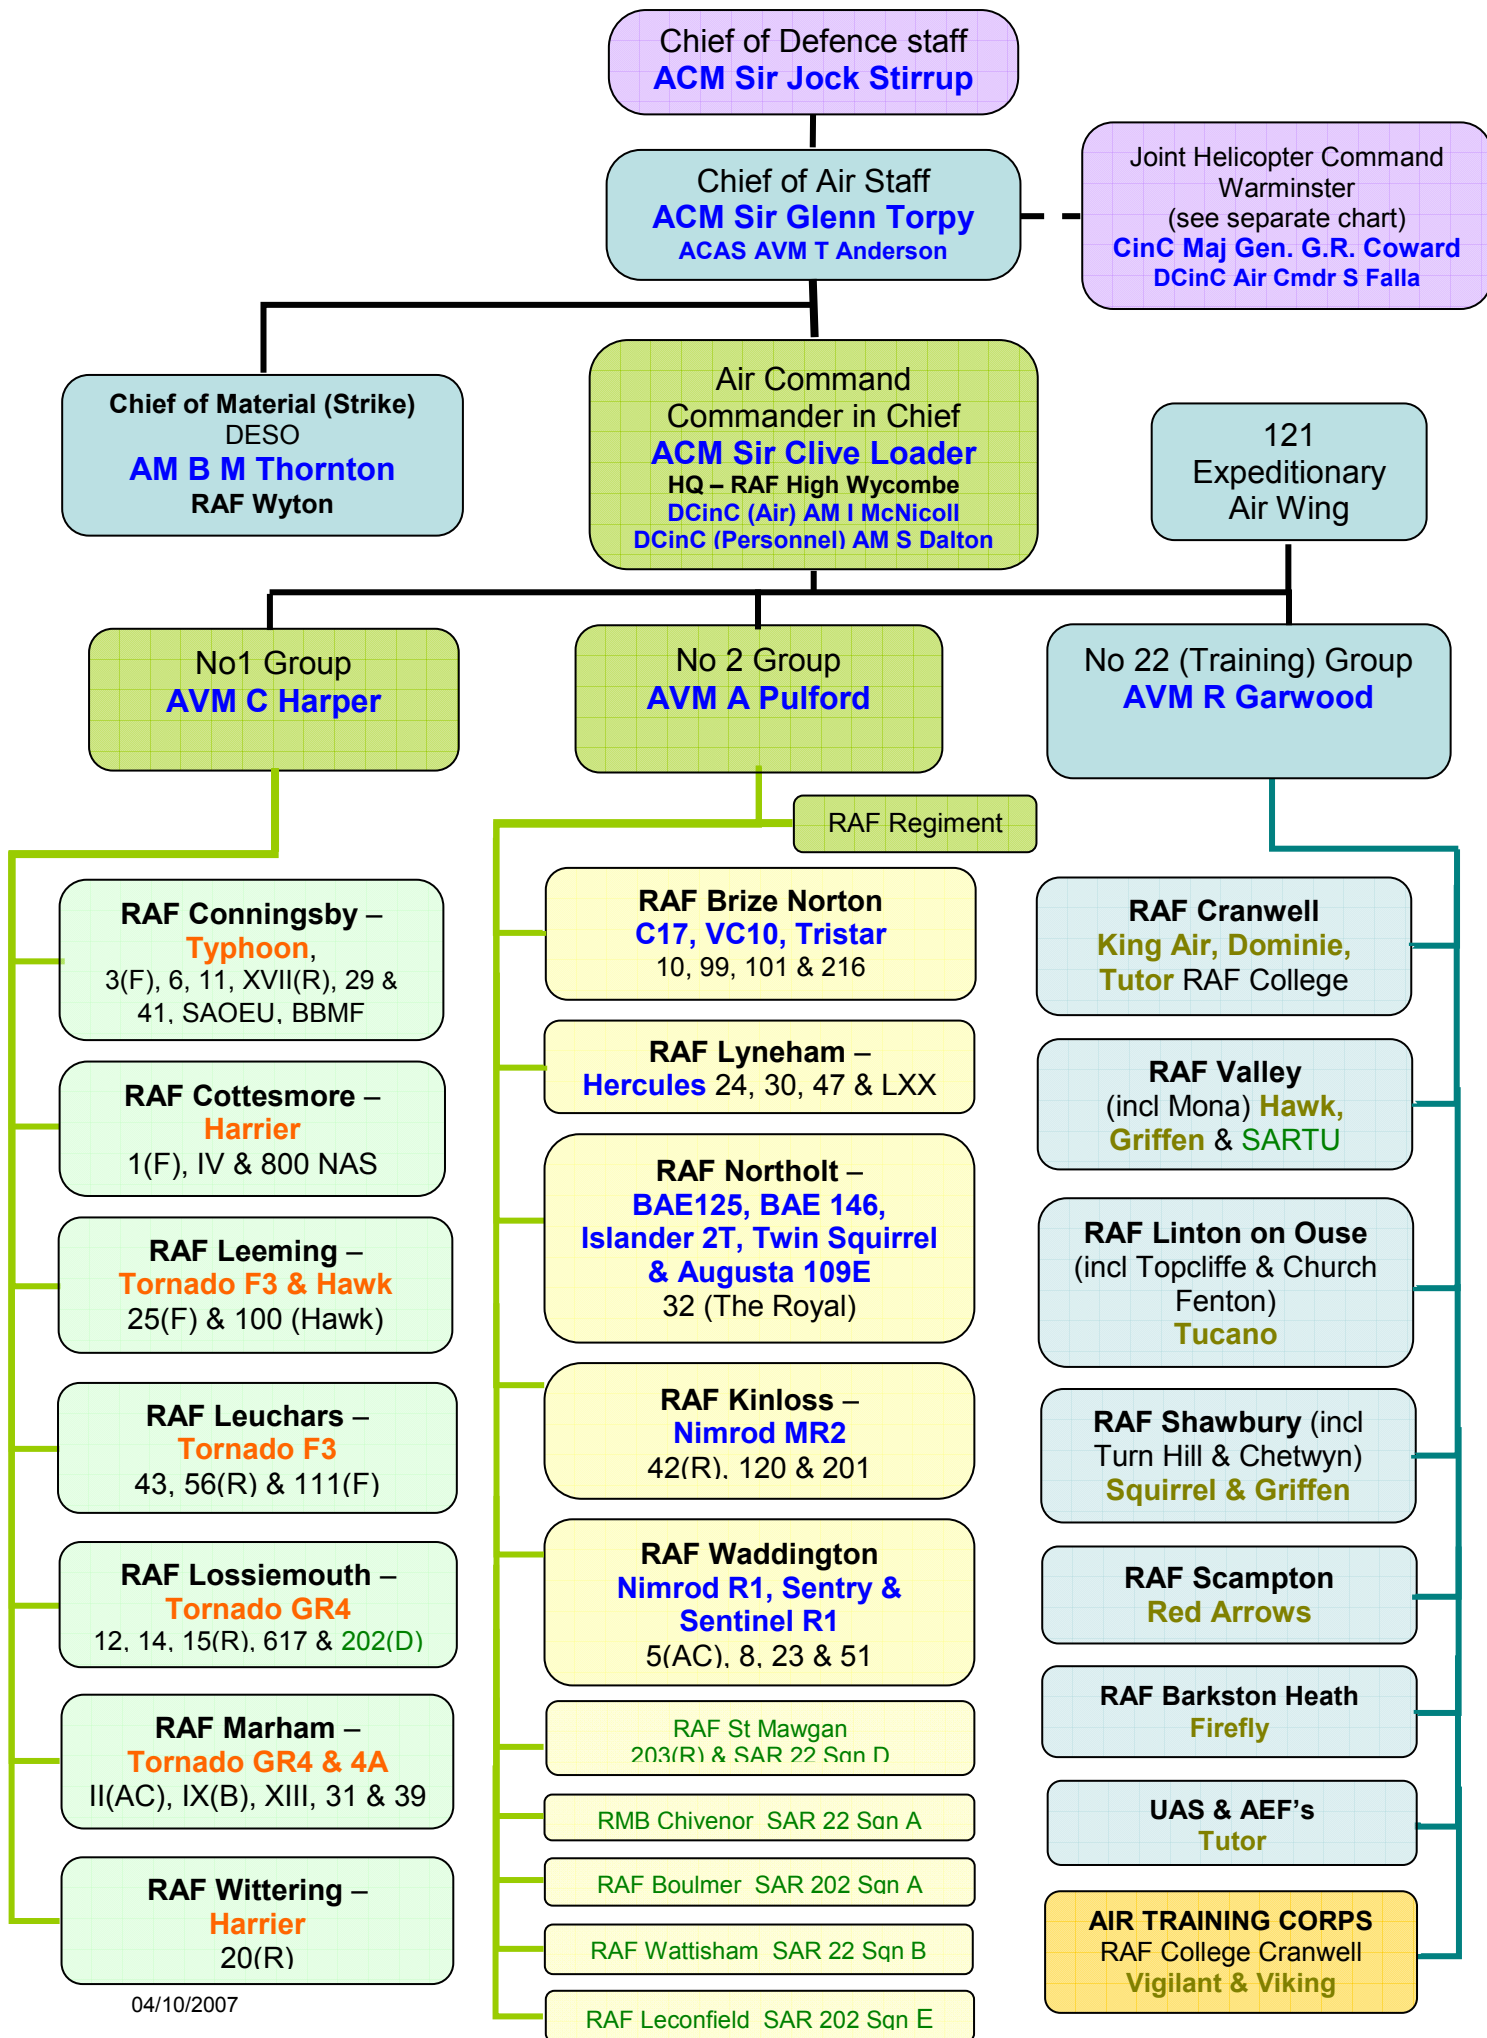

ROYAL AIR FORCE ORGANISATION CHART – FLYING EFFECTIVE FROM 1st APRIL 2007

ROYAL AIR FORCE ORGANISATION CHART – FLYING EFFECTIVE FROM 1st APRIL 2007

ROYAL AIR FORCE OVERSEAS BASES

RAF AKROTIRI – CYPRUS

84 Sqn SAR - Griffen

RAF MOUNT PLEASANT

78 Sqn – Sea King & Chinook
1312 Flt - VC10K & C130
1435 Flt – Tornado F3

RAF Presence but no permanently stationed aircraft

RAFU Goose Bay (Canada)
RAF Gibraltar
RAF Ascension Island
RAF Al Udeid (Quatar)
RAF Nordhorn (Germany)
1115 Flight @ Creech Air Force Base Nevada